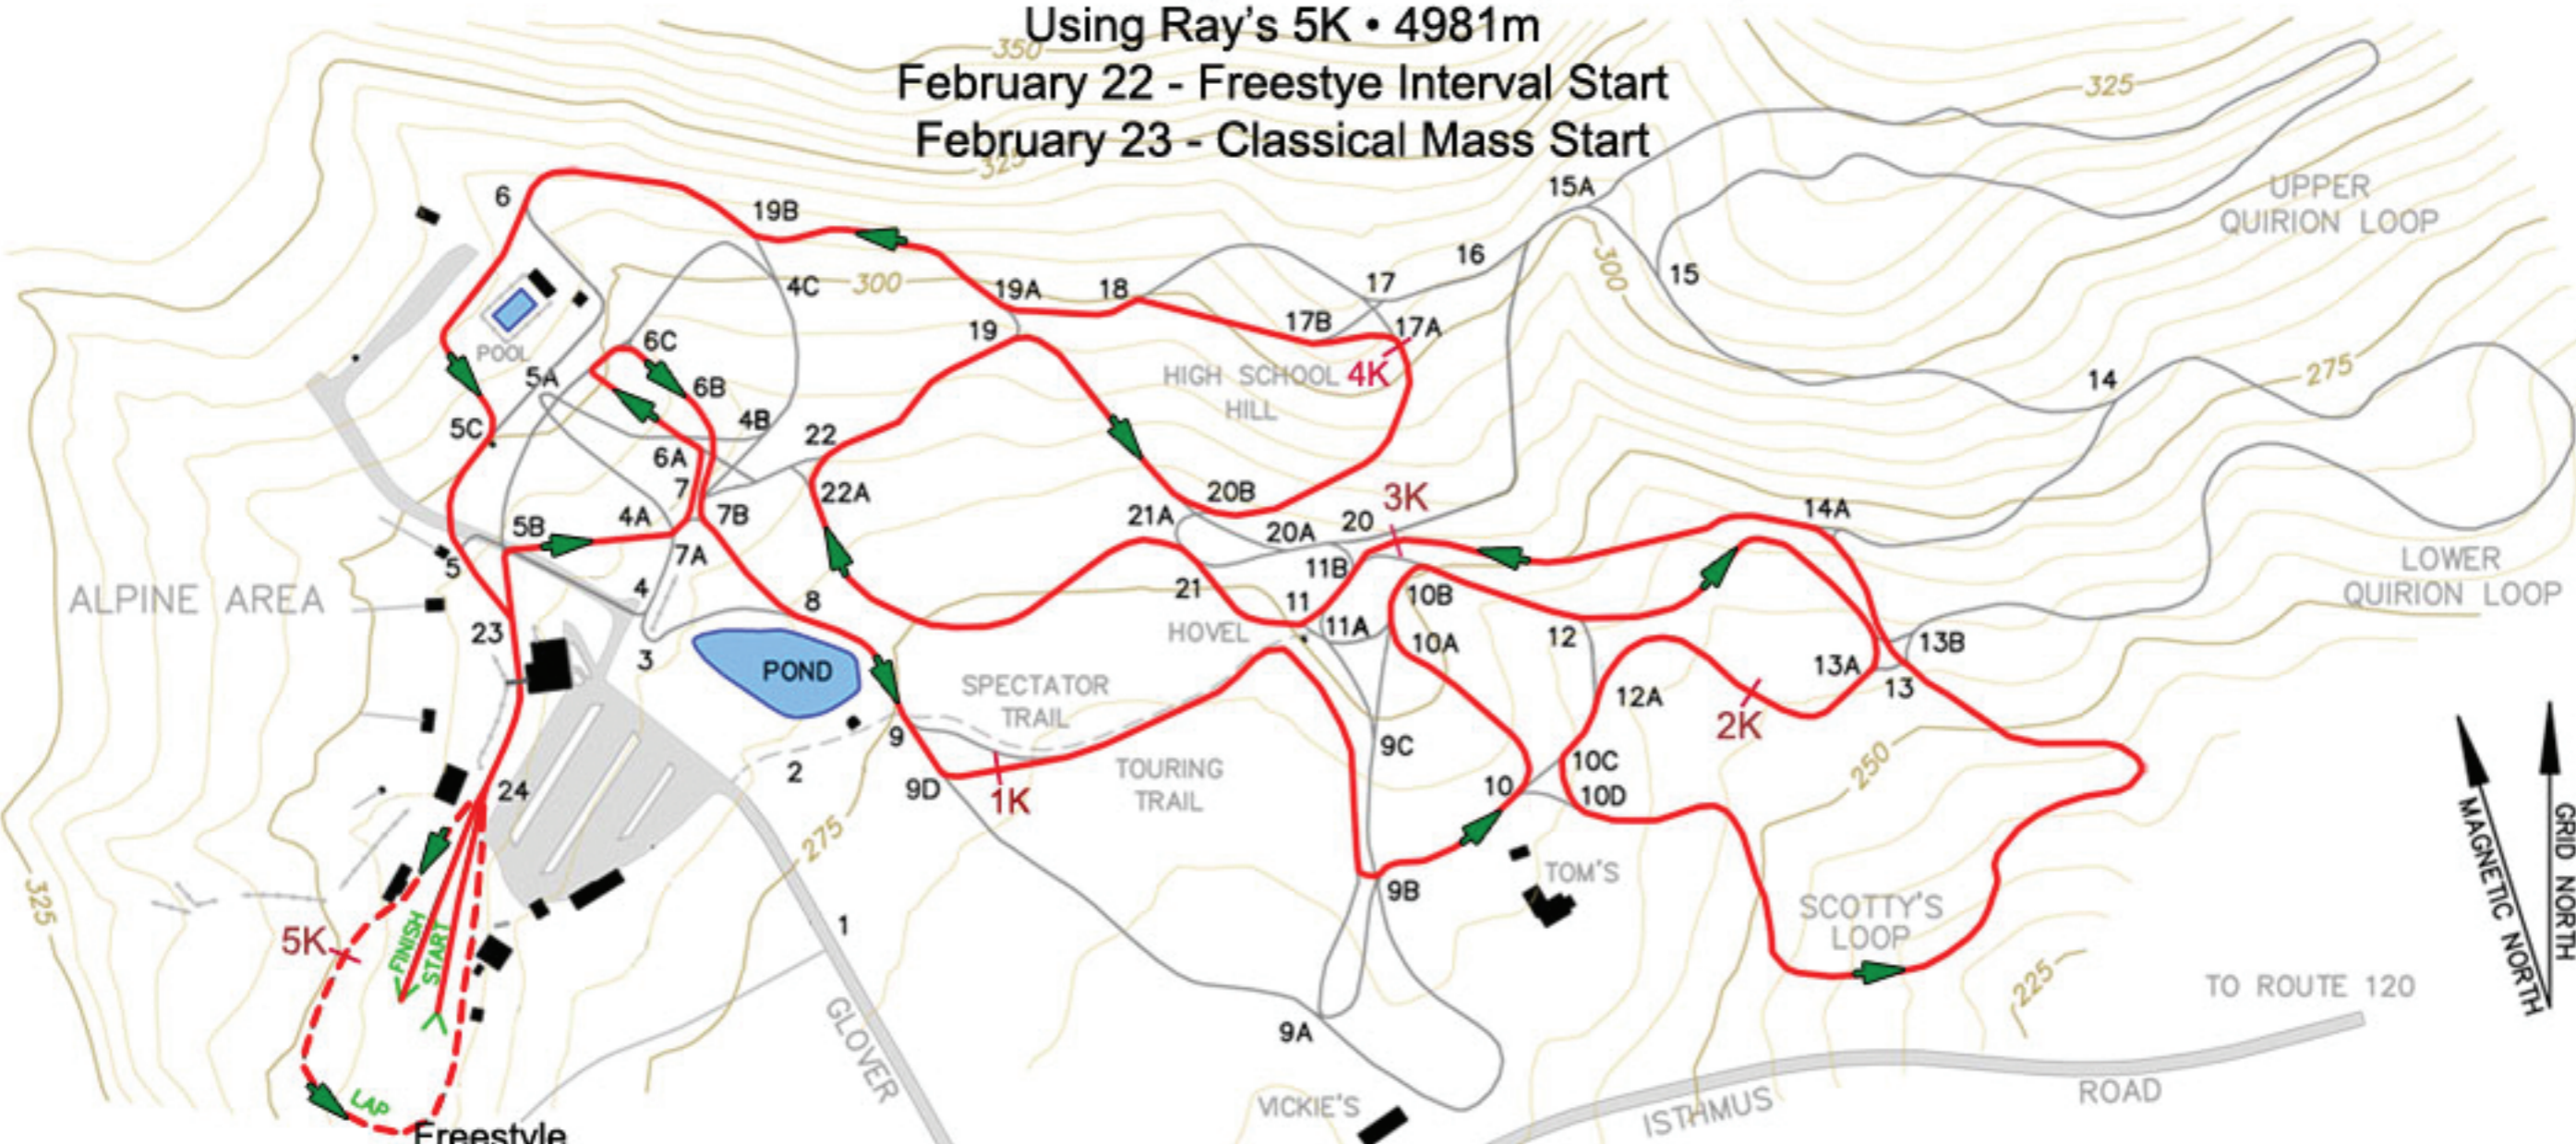

2019 NCAA Regional Championships

Using Ray's 5K • 4981m

February 22 - Freestyle Interval Start

February 23 - Classical Mass Start

Women 4981 m : Men 4981 x 2 + 222 m = 10,184 m

Classical

Women 4981 m x 3 + 222 m x 2 = 15387 m

Men 4981 x 4 + 222 x 3 = 20614 m

CONTOURS: 5 METER

| Ray's 5.0 K 4981 2019 | | | |
|-----------------------|-------|-------------------|------|
| Course length | 4981m | Height Diff. (HD) | 72m |
| | | Max. Climb (MC) | 43m |
| | | Total Climb (TC) | 188m |
| | | Lowest Point | 214m |
| | | Highest Point | 306m |

TO ROUTE 2 WEST