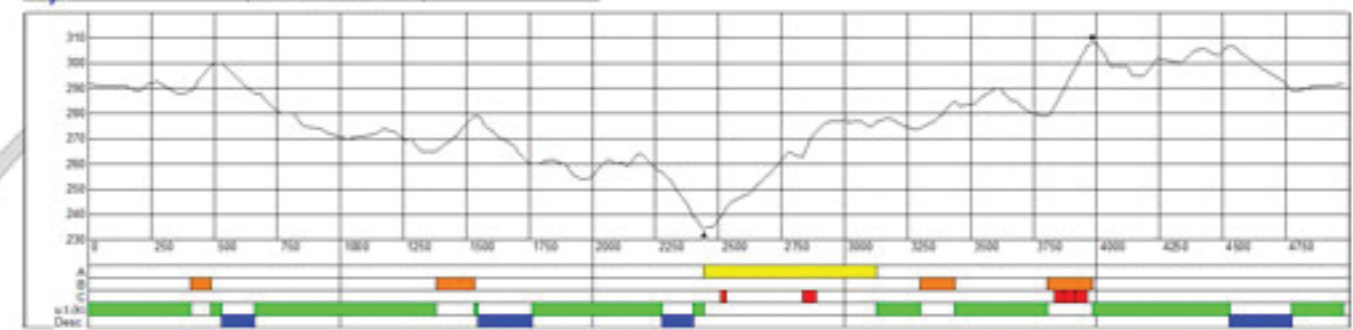

2019 NCAA Regional Championships

Using Ray's 5K • 4981m

February 22 - Freestyle Interval Start

February 23 - Classical Mass Start

Women 4981 m : Men 4981 x 2 + 222 m = 10,184 m

Classical

Women 4981 m x 3 + 222 m x 2 = 15387 m

Men 4981 x 4 + 222 x 3 = 20614 m

CONTOURS: 5 METER

| Ray's 5.0 K 4981 2019 | | | |
|-----------------------|-------|-------------------|------|
| Course length | 4981m | Height Diff. (HD) | 72m |
| | | Max. Climb (MC) | 43m |
| | | Total Climb (TC) | 188m |
| | | Lowest Point | 214m |
| | | Highest Point | 306m |